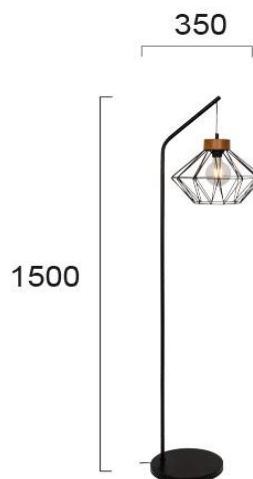

Product Datasheet

Code	4254200
Description	Floor Lamp Vega
Family	VEGA
Type	FLOOR
Type of Lamp	E27
Watt	MAX 70W
Volt	220-240 VAC
Hertz	50-60 Hz
Class	II
IP	IP20
Environment	Indoor
Color	BLACK
Material	ELECTROSTATIC PAINTED STEEL
Length	D:350
Height	H:1500
Width	